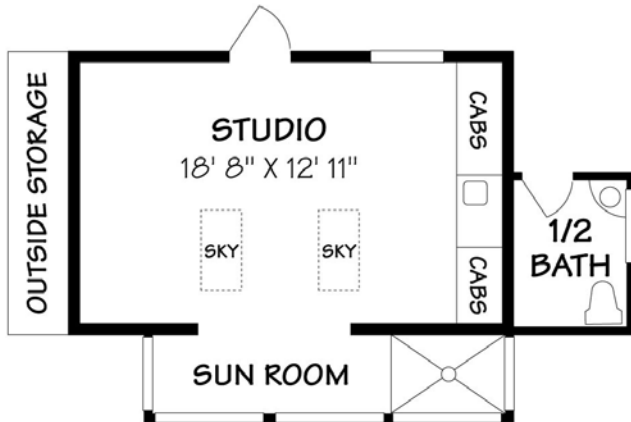

UPPER LEVEL

ENTRY LEVEL

810 LILAC DRIVE
±5762 Square Feet - page 1

Scale: 5 ft. 10 ft. 15 ft. 20 ft. 25 ft.

This information is compiled from sources deemed reliable but accuracy is not guaranteed.
 David Heidelberg • Design & Graphics • 805-965-4857 • Santa Barbara

GREENHOUSE
±476 Square Feet

GARAGE
±622 Square Feet

GUEST HOUSE
±347 Square Feet

STUDIO
±439 Square Feet

CABANA
±664 Square Feet

810 LILAC DRIVE
ADDITIONAL BUILDINGS - page 2

Scale: 5 ft. 10 ft. 15 ft. 20 ft. 25 ft.
This information is compiled from sources deemed reliable but accuracy is not guaranteed.
David Heidelberg • Design & Graphics • 805-965-4857 • Santa Barbara