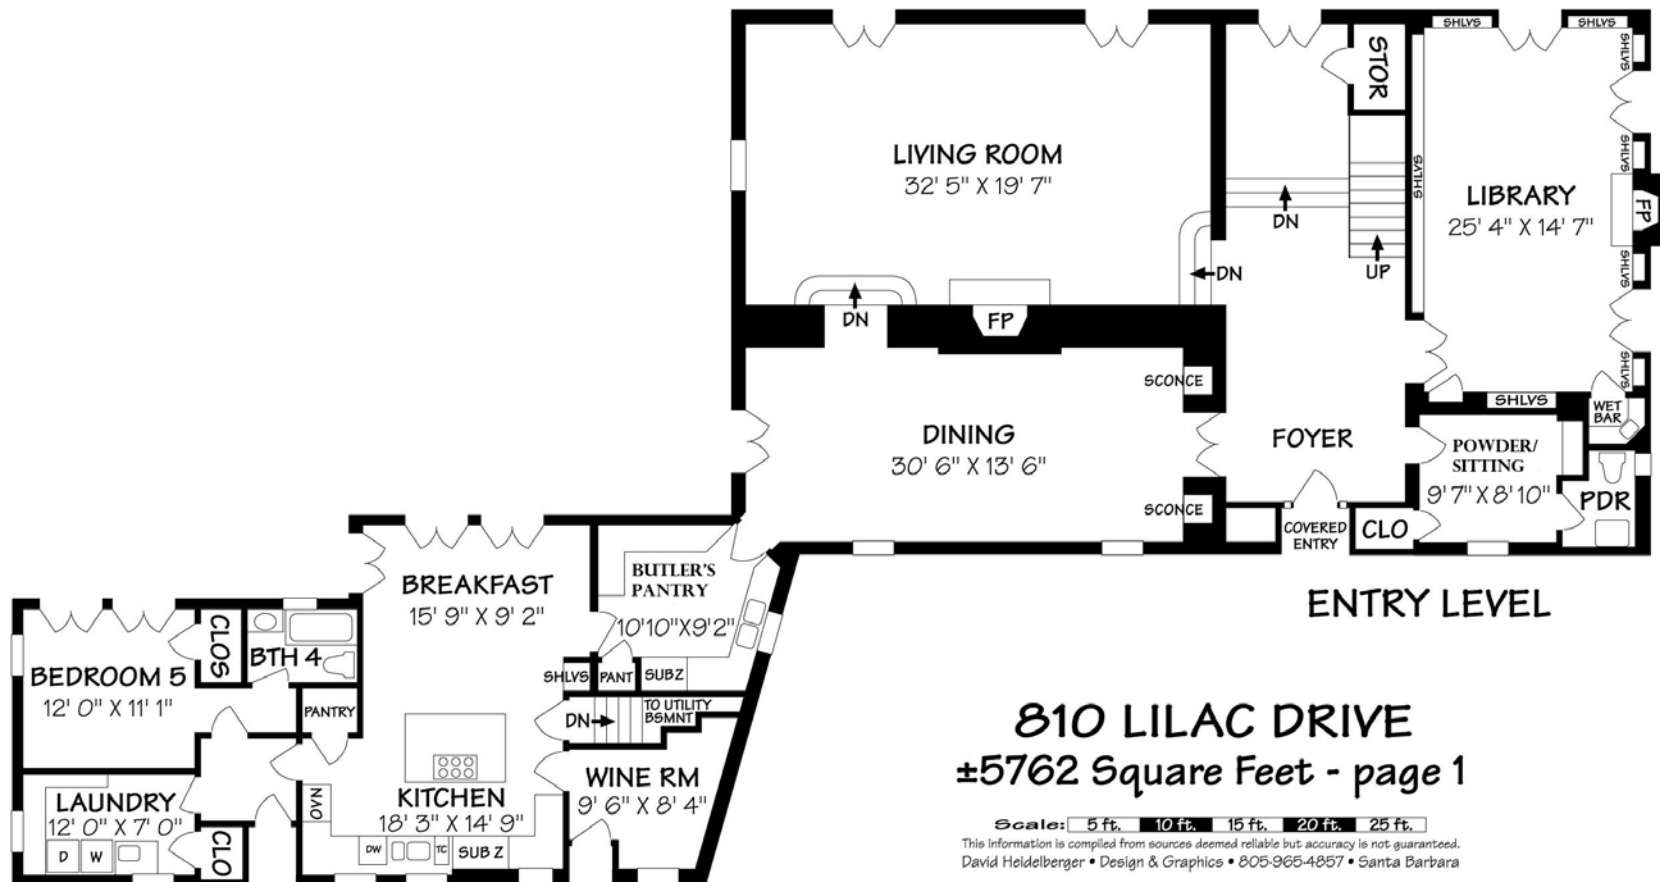

UPPER LEVEL

ENTRY LEVEL

810 LILAC DRIVE
±5762 Square Feet - page 1

Scale: 5 ft. 10 ft. 15 ft. 20 ft. 25 ft.

This information is compiled from sources deemed reliable but accuracy is not guaranteed.
 David Heidelberg • Design & Graphics • 805-965-4857 • Santa Barbara

GREENHOUSE
±476 Square Feet

GARAGE
±622 Square Feet

GUEST HOUSE
±347 Square Feet

STUDIO
±439 Square Feet

CABANA
±664 Square Feet

810 LILAC DRIVE
ADDITIONAL BUILDINGS - page 2

Scale: 5 ft. 10 ft. 15 ft. 20 ft. 25 ft.
This information is compiled from sources deemed reliable but accuracy is not guaranteed.
David Heidelberg • Design & Graphics • 805-965-4857 • Santa Barbara