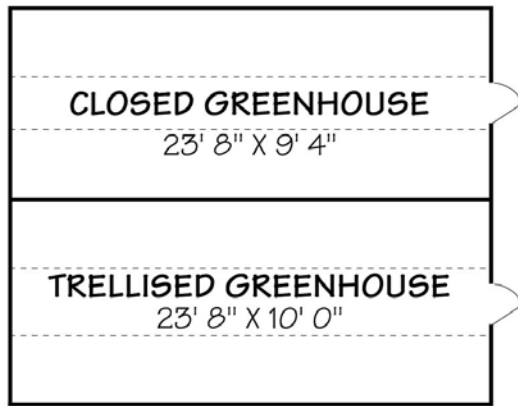

UPPER LEVEL

ENTRY LEVEL

810 LILAC DRIVE
±5762 Square Feet - page 1

Scale: 5 ft. 10 ft. 15 ft. 20 ft. 25 ft.

This information is compiled from sources deemed reliable but accuracy is not guaranteed.
 David Heidelberg • Design & Graphics • 805-965-4857 • Santa Barbara

GREENHOUSE
±476 Square Feet

GARAGE
±622 Square Feet

GUEST HOUSE
±347 Square Feet

STUDIO
±439 Square Feet

CABANA
±664 Square Feet

810 LILAC DRIVE
ADDITIONAL BUILDINGS - page 2

Scale: 5 ft. 10 ft. 15 ft. 20 ft. 25 ft.
This information is compiled from sources deemed reliable but accuracy is not guaranteed.
David Heidelberg • Design & Graphics • 805-965-4857 • Santa Barbara