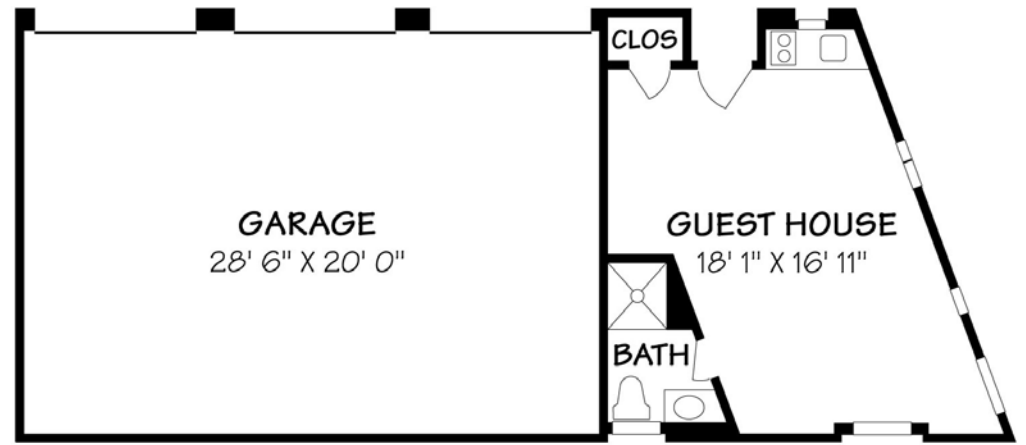

UPPER LEVEL

ENTRY LEVEL

810 LILAC DRIVE
±5762 Square Feet - page 1

Scale: 5 ft. 10 ft. 15 ft. 20 ft. 25 ft.

This information is compiled from sources deemed reliable but accuracy is not guaranteed.
 David Heidelberg • Design & Graphics • 805-965-4857 • Santa Barbara

GREENHOUSE
±476 Square Feet

GARAGE
±622 Square Feet

GUEST HOUSE
±347 Square Feet

STUDIO
±439 Square Feet

CABANA
±664 Square Feet

810 LILAC DRIVE
ADDITIONAL BUILDINGS - page 2

Scale: 5 ft. 10 ft. 15 ft. 20 ft. 25 ft.
This information is compiled from sources deemed reliable but accuracy is not guaranteed.
David Heidelberg • Design & Graphics • 805-965-4857 • Santa Barbara